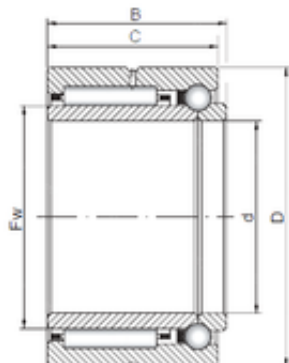

BEARING de Mexico?S.A.

20 mm x 37 mm x 23 mm ISO NKIB 5904
Compound bearings

Bearing No. NKIB 5904

Size	20x37x23 mm
Bore Diameter	20 mm
Outer Diameter	37 mm
Width	23 mm
d	20 mm
Fw	25 mm
D	37 mm
B	23 mm
C	23 mm

NKIB 5904 Bearing 2D drawings and 3D CAD models