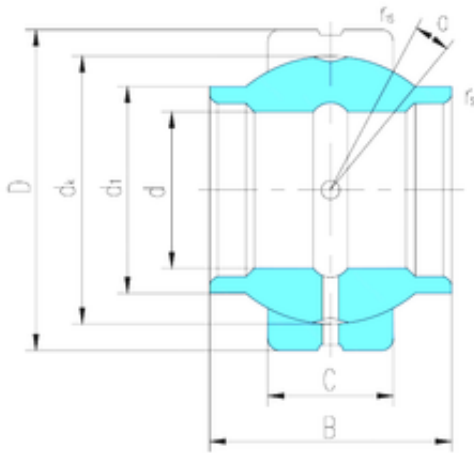

## BEARING de Mexico?S.A.

70 mm x 105 mm x 70 mm LS GEEW70ES-2RS  
Simple bearings

Bearing No. GEEW70ES-2RS

GEEW70ES-2RS Bearing 2D drawings and 3D CAD models

Size	70x105x70 mm
Bore Diameter	70 mm
Outer Diameter	105 mm
Width	70 mm
d	70 mm
D	105 mm
B	70 mm
C	40 mm
d1	78 mm
dk	92 mm
r min.	1 mm
r1 min.	1 mm
Angle	4 °
Weight	1,69 Kg
Basic dynamic load rating (C)	313 kN