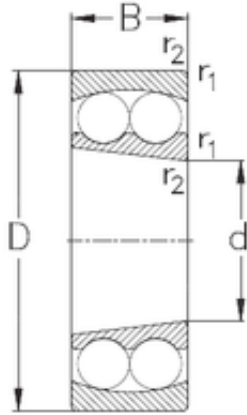

BEARING de Mexico?S.A.

35 mm x 72 mm x 17 mm NKE 1207-K Self-aligned ball bearings

Bearing No. 1207-K

Size	35x72x17 mm
Bore Diameter	35 mm
Outer Diameter	72 mm
Width	17 mm
d	35 mm
D	72 mm
B	17 mm
C	17 mm
r1 min.	1,1 mm
r2 min.	1,1 mm
Weight	0,33 Kg
Basic dynamic load rating (C)	18,8 kN
Basic static load rating (C0)	5,9 kN

1207-K Bearing 2D drawings and 3D CAD models