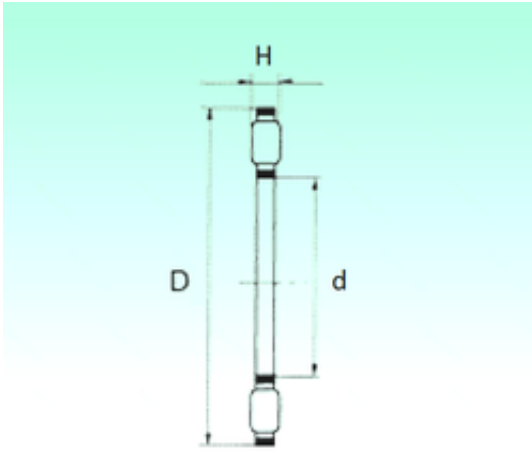

BEARING de Mexico?S.A.

NBS K81148-M Roller bearings

Bearing No. K81148-M

Bore Diameter	240 mm
Outer Diameter	300 mm
d	240 mm
D	300 mm
Dw	18 mm
Weight	2,11 Kg
Basic dynamic load rating (C)	599,85 kN
Basic static load rating (C0)	2498,8 kN

K81148-M Bearing 2D drawings and 3D CAD models