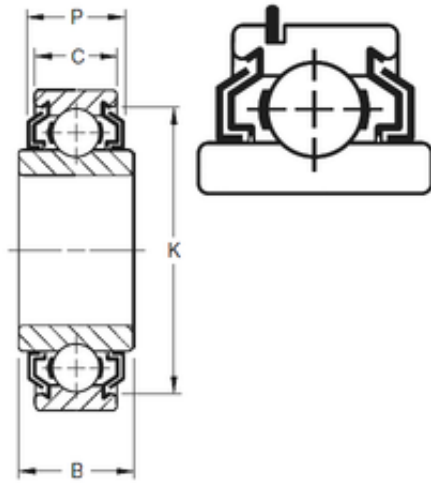

BEARING de Mexico?S.A.

25 mm x 52 mm x 16,75 mm Timken
205KLLG2 Rigid ball bearings

Bearing No. 205KLLG2

Size	25x52x16.75 mm
Bore Diameter	25 mm
Outer Diameter	52 mm
Width	16,75 mm
d	25 mm
D	52 mm
B	16,75 mm
C	15,01 mm
P	16,13 mm
K	45,6 mm
Weight	0,132 Kg
Basic dynamic load rating (C)	16 kN

205KLLG2 Bearing 2D drawings and 3D CAD models