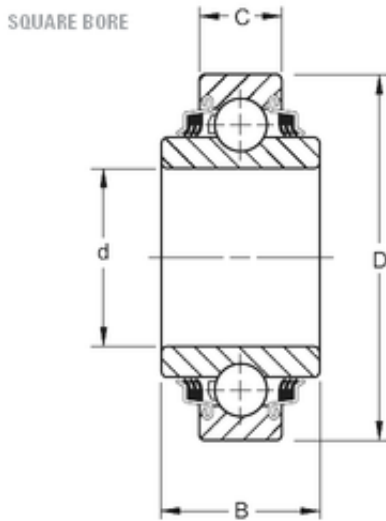

BEARING de Mexico?S.A.

28,6 mm x 80 mm x 36,51 mm Timken
W208PP5 Rigid ball bearings

Bearing No. W208PP5

Size	28.6x80x36.51 mm
Bore Diameter	28,6 mm
Outer Diameter	80 mm
Width	36,51 mm
d	28,6 mm
D	80 mm
B	36,51 mm
C	18 mm
Weight	0,68 Kg
Basic dynamic load rating (C)	36,8 kN

W208PP5 Bearing 2D drawings and 3D CAD models