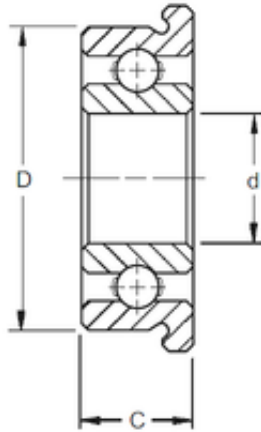

BEARING de Mexico?S.A.

12 mm x 24 mm x 6 mm ZEN SF61901 Rigid ball bearings

Bearing No. SF61901

Size	12x24x6 mm
Bore Diameter	12 mm
Outer Diameter	24 mm
Width	6 mm
d	12 mm
D	24 mm
B	6 mm
C	6 mm
Basic dynamic load rating (C)	2,886 kN
Basic static load rating (C0)	1,466 kN
(Grease) Lubrication Speed	31000 r/min

SF61901 Bearing 2D drawings and 3D CAD models