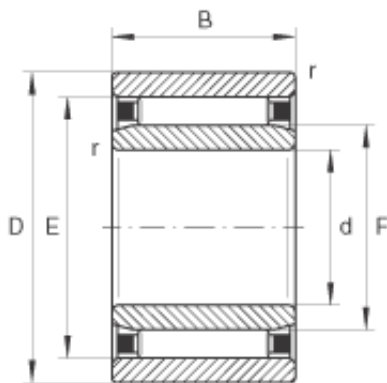

BEARING de Mexico?S.A.

30 mm x 47 mm x 18 mm INA NAO30X47X18
Needle bearings

Bearing No. NAO30X47X18

NAO30X47X18 Bearing 2D drawings and 3D CAD models

Size	30x47x18 mm
Bore Diameter	30 mm
Outer Diameter	47 mm
Width	18 mm
d	30 mm
D	47 mm
B	18 mm
D_a	42,5 mm
D_b	35,6 mm
d_a	34,5 mm
d_b	41,4 mm
E	42 mm
F	35 mm
$r_{a \max}$	0,3 mm
r_{\min}	0,3 mm
s	0,8 mm / Axial displacement
m	119 g / Weight
C_r	31000 N / Dynamic load rating (radial)
C_{0r}	43000 N / Static load rating (radial)
C_{ur}	7400 N / Fatigue limit load, radial
n_G	12700 1/min / Limiting speed

BEARING de Mexico?S.A.

n_B	6900 1/min / Reference speed
Category	Bearings
Inventory	0.0
Manufacturer Name	SCHAEFFLER GROUP
Minimum Buy Quantity	N/A
Weight / Kilogram	0.119
Product Group	B04144