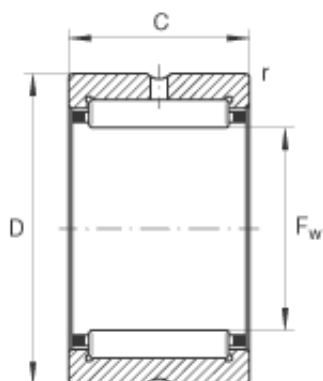

### INA NK12/12 Needle bearings

Bearing No. NK12/12

Size	12x19x12 mm
Bore Diameter	12 mm
Outer Diameter	19 mm
Width	12 mm
$F_w$	12 mm
D	19 mm
C	12 mm
$r_{min}$	0,3 mm
m	12,1 g / Weight
$C_r$	7200 N / Dynamic load rating (radial)
$C_{0r}$	7100 N / Static load rating (radial)
$C_{ur}$	1280 N / Fatigue limit load, radial
$n_G$	26500 1/min / Limiting speed
$n_B$	19000 1/min / Reference speed
Category	Roller Bearings
Inventory	0.0
Manufacturer Name	SCHAEFFLER GROUP
Minimum Buy Quantity	N/A
UNSPSC	31171512
Weight / Kilogram	0.012
EAN	4012802197884
Product Group	B04144

NK12/12 Bearing 2D drawings and 3D CAD models