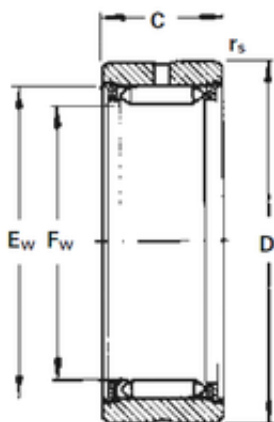

BEARING de Mexico?S.A.

Timken RNA2075 Needle bearings

Bearing No. RNA2075

Size	88x95x32 mm
Bore Diameter	88 mm
Outer Diameter	95 mm
Width	32 mm
F _w	88 mm
D	110 mm
E _w	95 mm
C	32 mm
r	0,85 mm
Weight	0,767 Kg
Basic dynamic load rating (C)	104 kN
Basic static load rating (C ₀)	253 kN
(Grease) Lubrication Speed	2800 r/min

RNA2075 Bearing 2D drawings and 3D CAD models