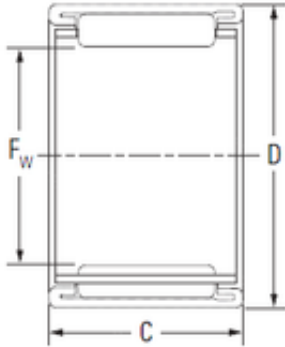

### KOYO BHTM3520 Needle bearings

Bearing No. BHTM3520

Size	35x45x20 mm
Bore Diameter	35 mm
Outer Diameter	45 mm
Width	20 mm
Fw	35 mm
D	45 mm
C	20 mm
Weight	0,064 Kg
Basic dynamic load rating (C)	26 kN
Basic static load rating (C0)	41,7 kN
(Grease) Lubrication Speed	6100 r/min

BHTM3520 Bearing 2D drawings and 3D CAD models