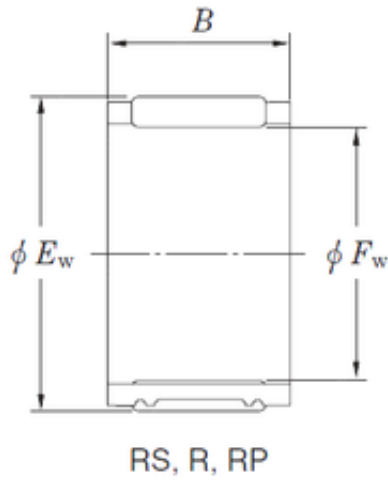

### KOYO RF354028 Needle bearings

Bearing No. RF354028

Size	35x40x28 mm
Bore Diameter	35 mm
Outer Diameter	40 mm
Width	28 mm
Fw	35 mm
Ew	40 mm
B	28 mm
Weight	0,027 Kg
Basic dynamic load rating (C)	28,7 kN
Basic static load rating (C0)	56,9 kN
(Grease) Lubrication Speed	7800 r/min
(Oil) Lubrication Speed	13000 r/min