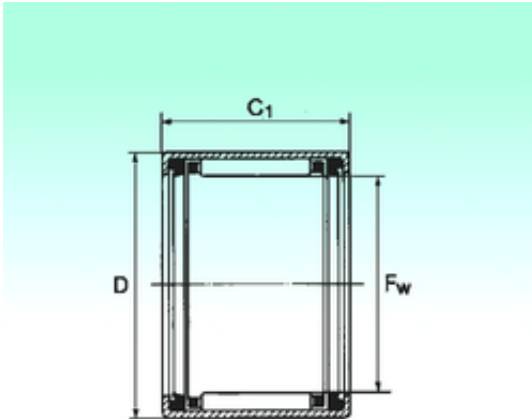

### NBS HK 2530 2RS Needle bearings

Bearing No. HK 2530 2RS

Size	25x32x30 mm
Bore Diameter	25 mm
Outer Diameter	32 mm
Width	30 mm
Fw	25 mm
D	32 mm
C	30 mm
Weight	0,0473 Kg
Basic dynamic load rating (C)	24,2 kN
Basic static load rating (C0)	42,75 kN