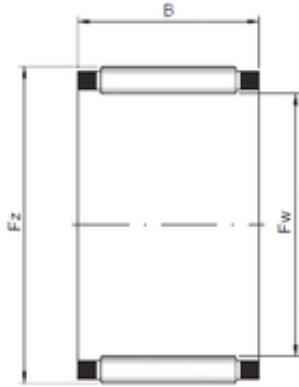

BEARING de Mexico?S.A.

ISO K18x24x12 Needle bearings

Bearing No. K18x24x12

Size	18x24x12 mm
Bore Diameter	18 mm
Outer Diameter	24 mm
Width	12 mm
Fw	18 mm
Ew	24 mm
B	12 mm

K18x24x12 Bearing 2D drawings and 3D CAD models