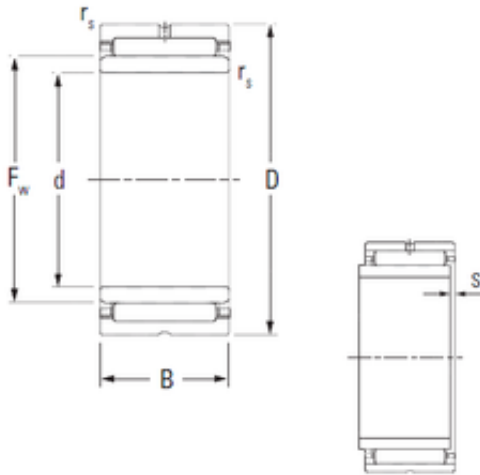

BEARING de Mexico?S.A.

25 mm x 42 mm x 30 mm KOYO NA6905
Needle bearings

Bearing No. NA6905

Size	25x42x30 mm
Bore Diameter	25 mm
Outer Diameter	42 mm
Width	30 mm
d	25 mm
Fw	30 mm
D	42 mm
B	30 mm
C	30 mm
r5 min.	0,3 mm
S	1,5 mm
Weight	0,178 Kg
Basic dynamic load rating (C)	39,7 kN
Basic static load rating (C0)	59,6 kN
(Grease) Lubrication Speed	15000 r/min

NA6905 Bearing 2D drawings and 3D CAD models