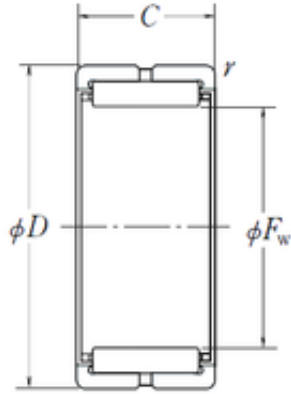

BEARING de Mexico?S.A.

NSK RNA4915 Needle bearings

Bearing No. RNA4915

Size	85x105x30 mm
Bore Diameter	85 mm
Outer Diameter	105 mm
Width	30 mm
Fw	85 mm
D	105 mm
C	30 mm
r min.	1 mm
Weight	0,5 Kg
Basic dynamic load rating (C)	84 kN
Basic static load rating (C0)	155 kN
(Grease) Lubrication Speed	3000 r/min
hidYobi	RNA4915
LangID	1
D_	105
B_	30
hidTable	ecat_NSMRNR
GRS rpm	3000
ra	1
C0	155
C1_	30
DE_	98
SLR	22.4
Prod_Type3	NRB_S_RNA
d	85
DA_	6.5

RNA4915 Bearing 2D drawings and 3D CAD models

BEARING de Mexico?S.A.

Z_	28
SI	0
yobi	RNA4915
da_max	100
OIL rpm	5000
SDM_	91.5
r	1
KBRG	8313
mass1	0.5