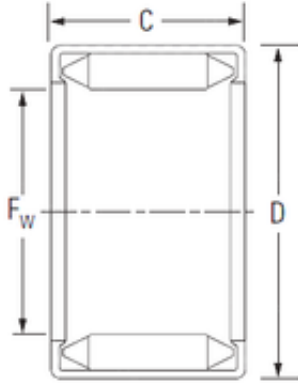

BEARING de Mexico?S.A.

KOYO BM3520 Needle bearings

Bearing No. BM3520

Size	35x42x20 mm
Bore Diameter	35 mm
Outer Diameter	42 mm
Width	20 mm
Fw	35 mm
D	42 mm
C	20 mm
Weight	0,049 Kg
Basic dynamic load rating (C)	28,2 kN
Basic static load rating (C0)	72,2 kN

BM3520 Bearing 2D drawings and 3D CAD models