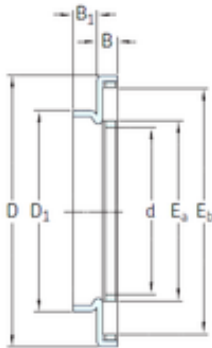

BEARING de Mexico?S.A.

35 mm x 55 mm x 3,2 mm SKF AXW35 Needle bearings

Bearing No. AXW35

Size	35x55x3.2 mm
Bore Diameter	35 mm
Outer Diameter	55 mm
Width	3,2 mm
d	35 mm
D	55 mm
B	3,2 mm
B1	4 mm
D1	42 mm
Ea	39 mm
Eb	51 mm
Weight	0,027 Kg
Basic dynamic load rating (C)	16,6 kN
Basic static load rating (C0)	83 kN
Fatigue load limit (Pu)	9,8
Reference speed	3200 r/min

AXW35 Bearing 2D drawings and 3D CAD models