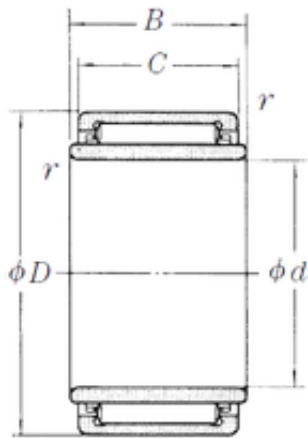

BEARING de Mexico?S.A.

20 mm x 32 mm x 20,2 mm NSK LM243220
Needle bearings

Bearing No. LM243220

Size	20x32x20.2 mm
Bore Diameter	20 mm
Outer Diameter	32 mm
Width	20,2 mm
d	20 mm
Fw	24 mm
D	32 mm
B	20,2 mm
C	20 mm
r min.	0,5 mm
Weight	0,06 Kg
Basic dynamic load rating (C)	20,7 kN
Basic static load rating (C0)	29,2 kN

LM243220 Bearing 2D drawings and 3D CAD models