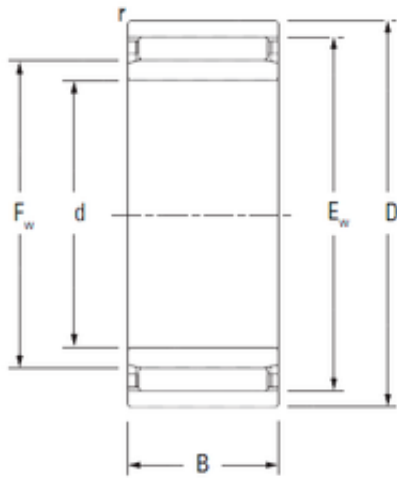

BEARING de Mexico?S.A.

25 mm x 42 mm x 32 mm KOYO
NAO25X42X32 Needle bearings

Bearing No. NAO25X42X32

Bore Diameter	25 mm
Outer Diameter	42 mm
d	25 mm
Fw	30 mm
D	42 mm
Ew	37 mm
B	32 mm
C	32 mm
r5 min.	0,3 mm
S	1,5 mm
Weight	0,185 Kg
Basic dynamic load rating (C)	38,2 kN
Basic static load rating (C0)	62,1 kN
(Grease) Lubrication Speed	9600 r/min

NAO25X42X32 Bearing 2D drawings and 3D CAD models