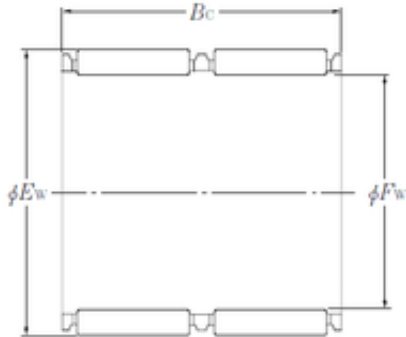

BEARING de Mexico?S.A.

NTN K12 × 15 × 20ZW Needle bearings

Bearing No. K12 × 15 × 20ZW

Bore Diameter	12 mm
Outer Diameter	15 mm
Fw	12 mm
Ew	15 mm
Bc	20 mm
Weight	0.0059 Kg
Basic dynamic load rating (C)	8,55 kN
Basic static load rating (C0)	12,2 kN
(Grease) Lubrication Speed	17000 r/min

K12 × 15 × 20ZW Bearing 2D drawings and 3D CAD models