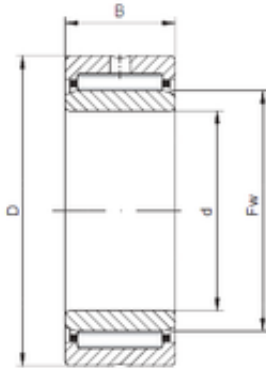

BEARING de Mexico?S.A.

17 mm x 30 mm x 23 mm ISO NA6903 Needle bearings

Bearing No. NA6903

Size	17x30x23 mm
Bore Diameter	17 mm
Outer Diameter	30 mm
Width	23 mm
d	17 mm
Fw	22 mm
D	30 mm
B	23 mm
C	23 mm

NA6903 Bearing 2D drawings and 3D CAD models