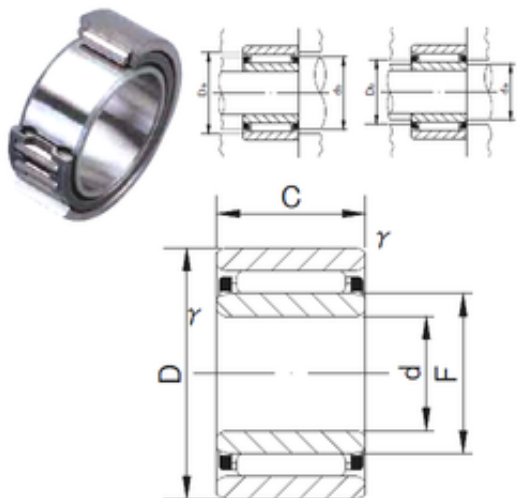

## BEARING de Mexico?S.A.

70 mm x 100 mm x 30 mm JNS NAF 7010030  
Needle bearings

Bearing No. NAF 7010030

Size	70x100x30 mm
Bore Diameter	70 mm
Outer Diameter	100 mm
Width	30 mm
d	70 mm
F	80 mm
D	100 mm
B	30 mm
C	30 mm
r min.	1 mm
da min.	75 mm
da max	78 mm
Da max.	95 mm
db	87 mm
Db	81 mm
Weight	0,84 Kg
Basic dynamic load rating (C)	64,9 kN
Basic static load rating (C0)	153 kN

NAF 7010030 Bearing 2D drawings and 3D CAD models