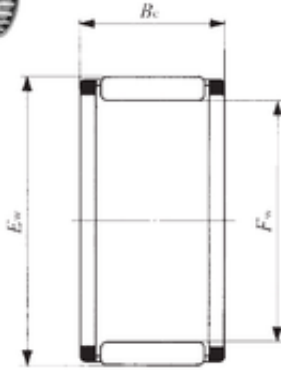

BEARING de Mexico?S.A.

IKO KT 172115 Needle bearings

Bearing No. KT 172115

Bore Diameter	17 mm
Outer Diameter	21 mm
Fw	17 mm
Ew	21 mm
Bc	15 mm
Weight	0,0082 Kg
Basic dynamic load rating (C)	10,4 kN
Basic static load rating (C0)	14,4 kN

KT 172115 Bearing 2D drawings and 3D CAD models