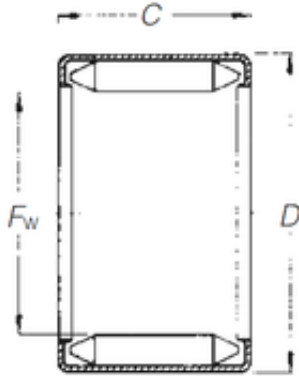

BEARING de Mexico?S.A.

Timken DL 15 12 Needle bearings

Bearing No. DL 15 12

Bore Diameter	15 mm
Outer Diameter	21 mm
Fw	15 mm
D	21 mm
Weight	0,011 Kg
Basic dynamic load rating (C)	9,4 kN
Basic static load rating (C0)	16,4 kN
(Grease) Lubrication Speed	13000 r/min

DL 15 12 Bearing 2D drawings and 3D CAD models