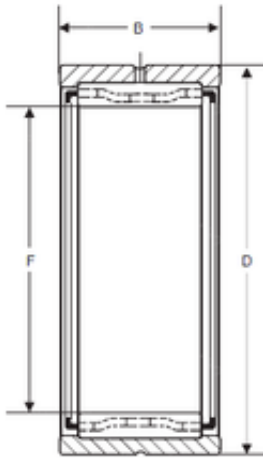

BEARING de Mexico?S.A.

SIGMA MR-40-N Needle bearings

Bearing No. MR-40-N

| | |
|----------------|--------------------|
| Size | 63.5x82.55x38.1 mm |
| Bore Diameter | 63,5 mm |
| Outer Diameter | 82,55 mm |
| Width | 38,1 mm |
| d | 63,5 mm |
| D | 82,55 mm |
| C | 38,1 mm |

MR-40-N Bearing 2D drawings and 3D CAD models