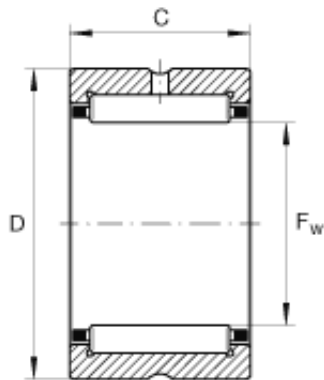

## BEARING de Mexico?S.A.

NCS2820 Bearing 2D drawings and 3D CAD models

### INA NCS2820 Needle bearings

Bearing No. NCS2820

Size	44.45x58.738x31.75 mm
Bore Diameter	44,45 mm
Outer Diameter	58,738 mm
Width	31,75 mm
F <sub>w</sub>	1 3/4 inch
F <sub>w</sub>	44,45 mm
D	2,313 inch
D	58,738 mm
C	1,25 inch
C	31,75 mm
m	0,48 lbs / Weight
m	218 g / Weight
C <sub>r</sub>	13300 lbf / Dynamic load rating (radial)
C <sub>r</sub>	59000 N / Dynamic load rating (radial)
C <sub>0r</sub>	22900 lbf / Static load rating (radial)
C <sub>0r</sub>	102000 N / Static load rating (radial)
n <sub>G</sub>	10000 1/min / Limiting speed
n <sub>B</sub>	4950 1/min / Reference speed
Category	Bearings
Inventory	0.0
Manufacturer Name	SCHAEFFLER GROUP
Minimum Buy Quantity	N/A