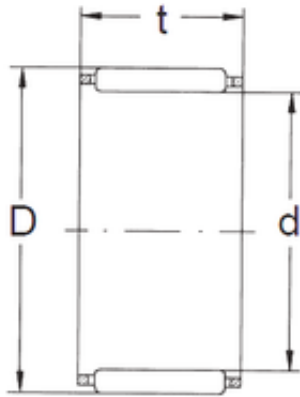

BEARING de Mexico?S.A.

FBJ K18X22X13 Needle bearings

Bearing No. K18X22X13

Size	18x22x13 mm
Bore Diameter	18 mm
Outer Diameter	22 mm
Width	13 mm
d	18 mm
D	22 mm
T	13 mm
Weight	0,0077 Kg
Basic dynamic load rating (C)	8,9 kN
Basic static load rating (C0)	11,9 kN
(Grease) Lubrication Speed	14000 r/min

K18X22X13 Bearing 2D drawings and 3D CAD models