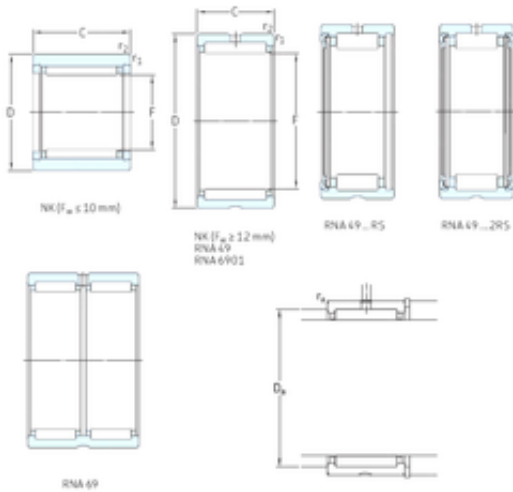

### SKF RNA4830 Needle bearings

Bearing No. RNA4830

Size	165x190x40 mm
Bore Diameter	165 mm
Outer Diameter	190 mm
Width	40 mm
Fw	165 mm
D	190 mm
C	40 mm
Weight	1,6 Kg
Basic dynamic load rating (C)	147 kN
Basic static load rating (C0)	415 kN
Fatigue load limit (Pu)	46,5
Reference speed	2400 r/min

RNA4830 Bearing 2D drawings and 3D CAD models