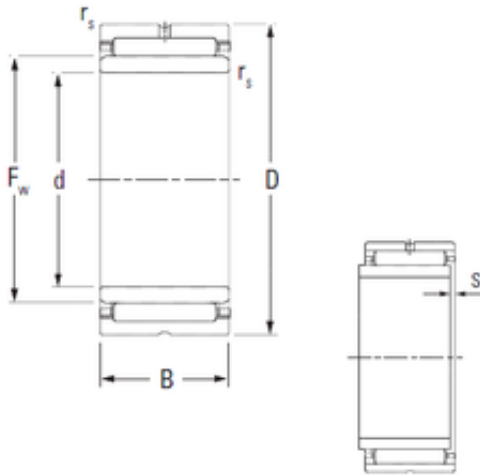

BEARING de Mexico?S.A.

95 mm x 125 mm x 36 mm KOYO NKJ95/36
Needle bearings

Bearing No. NKJ95/36

Size	95x125x36 mm
Bore Diameter	95 mm
Outer Diameter	125 mm
Width	36 mm
d	95 mm
Fw	105 mm
D	125 mm
B	36 mm
C	36 mm
r5 min.	1 mm
S	3,5 mm
Weight	1,3 Kg
Basic dynamic load rating (C)	72,8 kN
Basic static load rating (C0)	195 kN
(Grease) Lubrication Speed	3900 r/min

NKJ95/36 Bearing 2D drawings and 3D CAD models