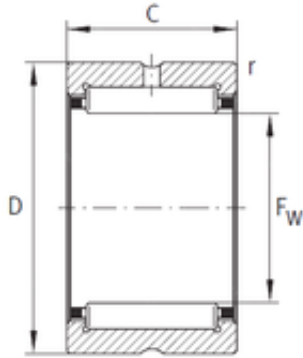

### INA NK38/20-XL Needle bearings

Bearing No. NK38/20-XL

Size	38x48x20 mm
Bore Diameter	38 mm
Outer Diameter	48 mm
Width	20 mm
F <sub>w</sub>	38 mm
D	48 mm
C	20 mm
r min.	0,3 mm
Weight	0,0794 Kg
Basic dynamic load rating (C)	29 kN
Basic static load rating (C <sub>0</sub> )	45 kN
Fatigue load limit (P <sub>u</sub> )	7,9
Reference speed	8 500 r/min

NK38/20-XL Bearing 2D drawings and 3D CAD models