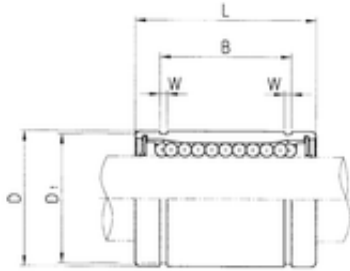

BEARING de Mexico?S.A.

8 mm x 15 mm x 11,5 mm Samick LM8S Linear bearings

Bearing No. LM8S

LM8S Bearing 2D drawings and 3D CAD models

Size	8x15x11.5 mm
Bore Diameter	8 mm
Outer Diameter	15 mm
Width	11,5 mm
d	8 mm
D	15 mm
B	11,5 mm
D1	14,3 mm
L	17 mm
W	1,1 mm
Weight	0,011 Kg
Basic dynamic load rating (C)	0,17 kN