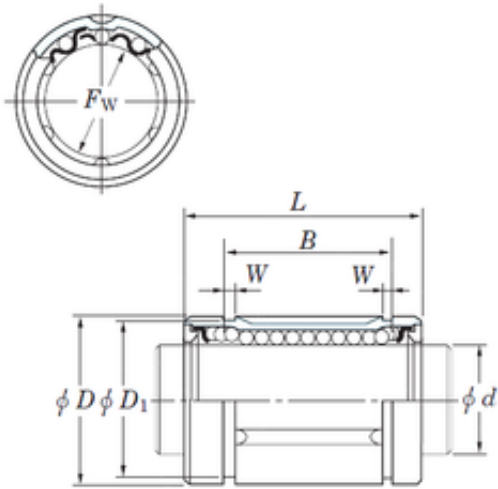

BEARING de Mexico?S.A.

KOYO SDE50 Linear bearings

Bearing No. SDE50

Size	50x75x77.6 mm
Bore Diameter	50 mm
Outer Diameter	75 mm
Width	77,6 mm
Fw	50 mm
D	75 mm
B	77,6 mm
D1	72 mm
L	100 mm
W	2,65 mm
Weight	1,05 Kg
Basic dynamic load rating (C)	4020 kN

SDE50 Bearing 2D drawings and 3D CAD models