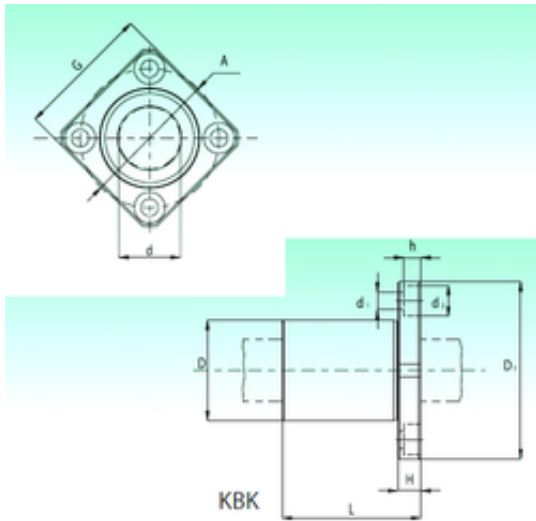

BEARING de Mexico?S.A.

KBK 20-PP Bearing 2D drawings and 3D CAD models

NBS KBK 20-PP Linear bearings

Bearing No. KBK 20-PP

Bore Diameter	20 mm
Outer Diameter	32 mm
d	20 mm
D	32 mm
d1	5,5 mm
d2	9,5 mm
h	5,4 mm
A	43 mm
D1	54 mm
G	42 mm
H	8 mm
L	45 mm
Weight	0,149 Kg
Basic dynamic load rating (C)	0,88 kN