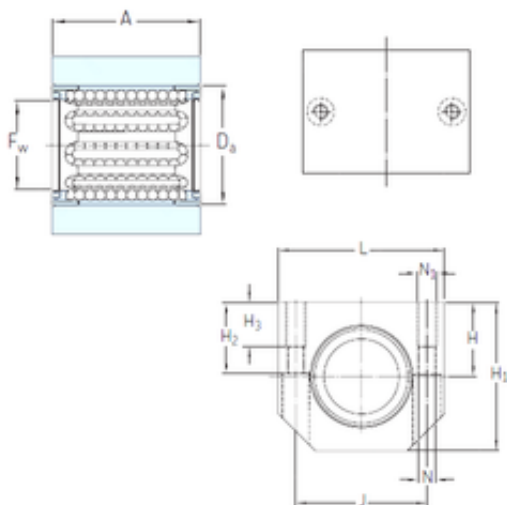

### SKF LUHR 25 Linear bearings

Bearing No. LUHR 25

Bore Diameter	25 mm
Fw	25 mm
H3	18 mm
Da	35 mm
A	40 mm
H	27 mm
H1	54 mm
H2	26 mm
J	48 mm
L	62 mm
N	6,6 mm
Thread (N1)	M8
Weight	0,25 Kg
Basic dynamic load rating (C)	2,12 kN

LUHR 25 Bearing 2D drawings and 3D CAD models