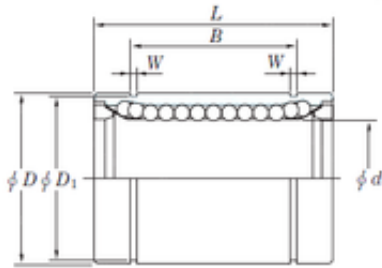

BEARING de Mexico?S.A.

35 mm x 52 mm x 49.5 mm KOYO SESDM35
Linear bearings

Bearing No. SESDM35

Size	35x52x49.5 mm
Bore Diameter	35 mm
Outer Diameter	52 mm
Width	49.5 mm
d	35 mm
D	52 mm
B	49.5 mm
D1	49 mm
L	70 mm
W	2.1 mm
Basic dynamic load rating (C)	1 670 kN

SESDM35 Bearing 2D drawings and 3D CAD models