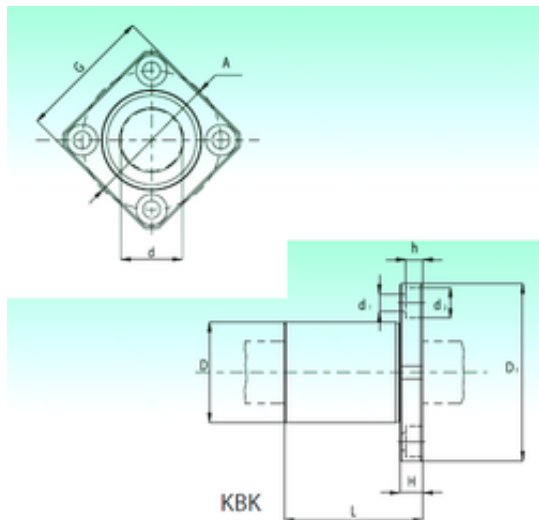

BEARING de Mexico?S.A.

KBK 30 Bearing 2D drawings and 3D CAD models

NBS KBK 30 Linear bearings

Bearing No. KBK 30

Bore Diameter	30 mm
Outer Diameter	47 mm
d	30 mm
D	47 mm
d1	6,6 mm
d2	11 mm
h	6,5 mm
A	62 mm
D1	76 mm
G	60 mm
H	10 mm
L	68 mm
Weight	0,46 Kg
Basic dynamic load rating (C)	1,6 kN