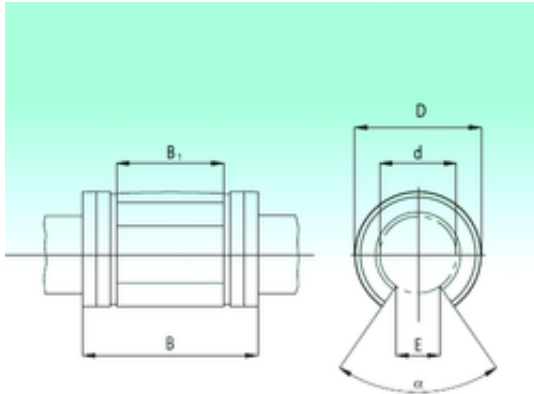

BEARING de Mexico?S.A.

16 mm x 26 mm x 36 mm NBS KNO1636 Linear bearings

Bearing No. KNO1636

Size	16x26x36 mm
Bore Diameter	16 mm
Outer Diameter	26 mm
Width	36 mm
d	16 mm
D	26 mm
B	36 mm
Angle ()	68 °
B1	22 mm
E	9 mm
Weight	0,022 Kg
Basic dynamic load rating (C)	0,92 kN

KNO1636 Bearing 2D drawings and 3D CAD models