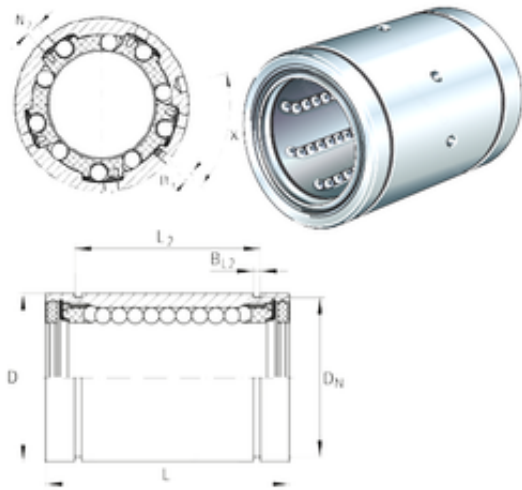

BEARING de Mexico?S.A.

INA KBS16-PP-AS Linear bearings

Bearing No. KBS16-PP-AS

Bore Diameter	16 mm
Outer Diameter	26 mm
Fw	16 mm
D	26 mm
Dn	24,9 mm
L2	24,6 mm
B3	1 mm
N2	2 mm
L	36 mm
BL2	1,3 mm
Angle (X)	54
Weight	0,05 Kg
Basic dynamic load rating (C)	0,84 kN

KBS16-PP-AS Bearing 2D drawings and 3D CAD models