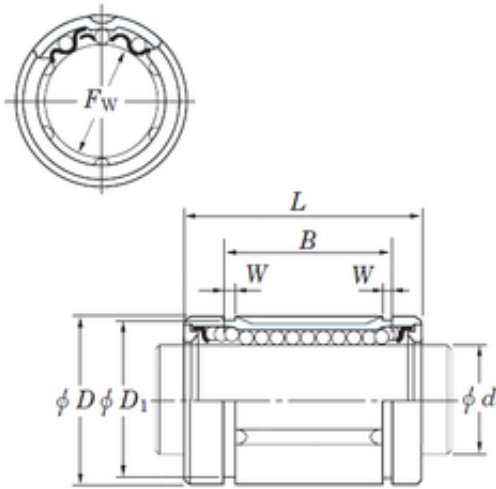

BEARING de Mexico?S.A.

SDE8 Bearing 2D drawings and 3D CAD models

KOYO SDE8 Linear bearings

Bearing No. SDE8

Size	8x16x16.5 mm
Bore Diameter	8 mm
Outer Diameter	16 mm
Width	16,5 mm
Fw	8 mm
D	16 mm
B	16,5 mm
D1	15,2 mm
L	25 mm
W	1,1 mm
Weight	0,02 Kg
Basic dynamic load rating (C)	122 kN