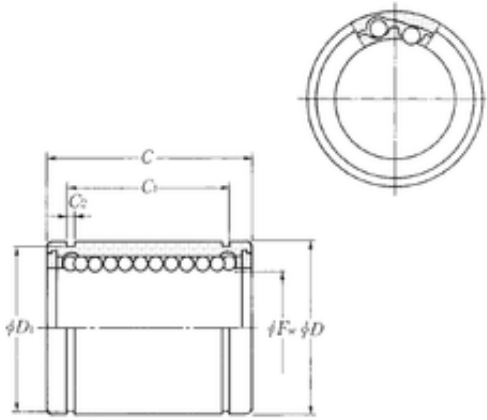

### NTN KLM03LL Linear bearings

Bearing No. KLM03LL

Size	3x7x10 mm
Bore Diameter	3 mm
Outer Diameter	7 mm
Width	10 mm
Fw	3 mm
D	7 mm
C	10 mm
Weight	0,002 Kg
Basic dynamic load rating (C)	51 kN

KLM03LL Bearing 2D drawings and 3D CAD models