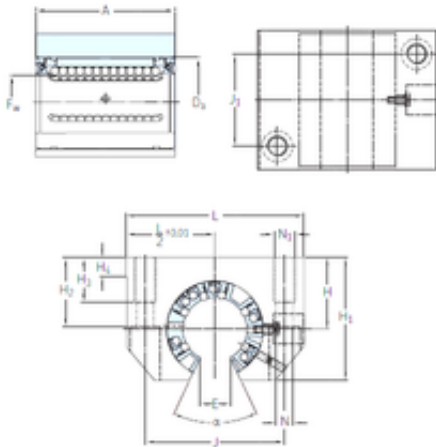

BEARING de Mexico?S.A.

SKF LUNF 50-2LS Linear bearings

Bearing No. LUNF 50-2LS

Bore Diameter	50 mm
Fw	50 mm
H4	11 mm
H3	35 mm
Da	75 mm
Angle ()	50 °
A	100 mm
H	50 mm
H1	88 mm
H2	49 mm
J	108 mm
L	132 mm
N	13,5 mm
J1	50 mm
Thread (E)	23,6
Thread (N1)	M16
Weight	2,02 Kg
Basic dynamic load rating (C)	11,2 kN

LUNF 50-2LS Bearing 2D drawings and 3D CAD models