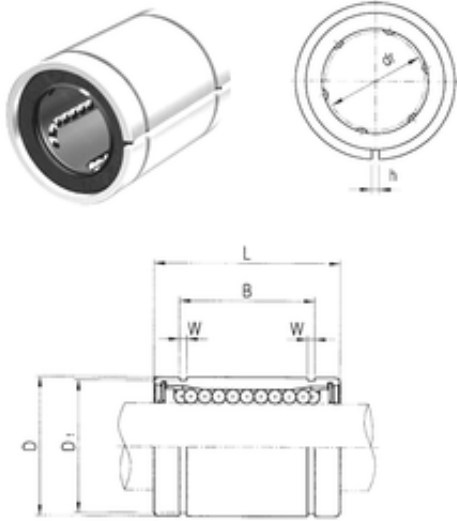

## BEARING de Mexico?S.A.

25 mm x 40 mm x 44,1 mm Samick LME25AJ  
Linear bearings

Bearing No. LME25AJ

Size	25x40x44.1 mm
Bore Diameter	25 mm
Outer Diameter	40 mm
Width	44,1 mm
d	25 mm
D	40 mm
h	2 mm
B	44,1 mm
D1	37,5 mm
L	58 mm
W	1,85 mm
Weight	0,215 Kg
Basic dynamic load rating (C)	0,98 kN

LME25AJ Bearing 2D drawings and 3D CAD models