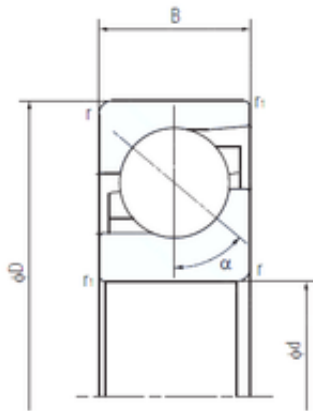

## BEARING de Mexico?S.A.

80 mm x 170 mm x 39 mm NACHI 80TAF17  
Impulse ball bearings

Bearing No. 80TAF17

Size	80x170x39 mm
Bore Diameter	80 mm
Outer Diameter	170 mm
Width	39 mm
d	80 mm
D	170 mm
B	39 mm
C	39 mm
Angle ( ° )	50 °
r min.	2,1 mm
r1 min.	1,1 mm
Weight	3,8 Kg
Basic dynamic load rating (C)	279 kN
Basic static load rating (C0)	238 kN

80TAF17 Bearing 2D drawings and 3D CAD models