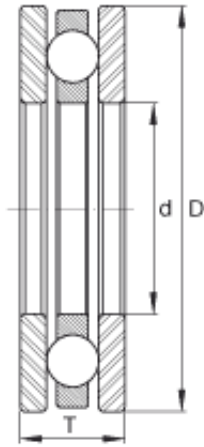

BEARING de Mexico?S.A.

INA FT12 Impulse ball bearings

Bearing No. FT12

Size	30.163x53.188x15.875 mm
Bore Diameter	30,163 mm
Outer Diameter	53,188 mm
Width	15,875 mm
d	1 3/16 inch
d	30,163 mm
D	2,094 inch
D	53,188 mm
T	0,625 inch
T	15,875 mm
m	0,311 lbs / Weight
m	0,141 kg / Weight
C _a	1510 lbf / Dynamic load rating (axial)
C _a	6700 N / Dynamic load rating (axial)
C _{0a}	1010 lbf / Static load rating (axial)
C _{0a}	4500 N / Static load rating (axial)
Category	Thrust Ball Bearing
Inventory	0.0
Manufacturer Name	SCHAEFFLER GROUP
Minimum Buy Quantity	N/A
Weight / Kilogram	0.14
EAN	4012802112986
Product Group	B00308

FT12 Bearing 2D drawings and 3D CAD models

BEARING de Mexico?S.A.

Rolling Element	Ball Bearing
Thrust Bearing	Yes
Single or Double Direction	Single Direction
Banded	No
Cage Material	Steel
Precision Class	ABEC 1 ISO P0
Component Description	Roller Assembly Plus Raceways
Other Features	Single Row Deep Groove Medium Cross Section Flat Race Separable
Long Description	1-3/16" Bore 1; 1-3/16" Bore 2; 2-3/32" Outside Diameter; 5/8" Height; Ball Bearing; Single Direction; Not Banded; Steel Cage; ABEC 1 ISO P0 Precision
Inch - Metric	Inch
Category	Thrust Ball Bearings
UNSPSC	31171507
Harmonized Tariff Code	8482.10.50.08
Noun	Bearing
Keyword String	Ball Thrust
Manufacturer URL	http://www.ina.com
Manufacturer Item Number	FT12
Weight / LBS	0.311
Bore 1	1.188 Inch 30.175 Millimeter
Height	0.625 Inch 15.875 Millimeter
Overall Height with Aligning Washer	0 Inch 0 Millimeter
Bore 2	1.188 Inch 30.175 Millimeter
Outside Diameter	2.094 Inch 53.188 Millimeter