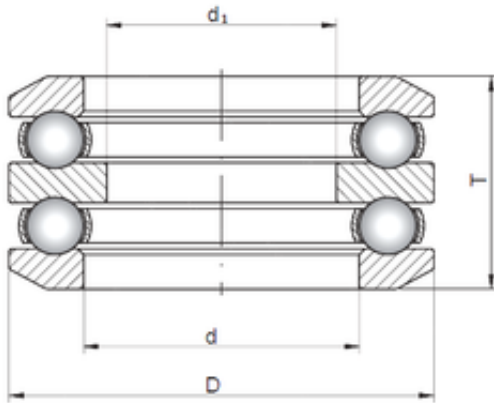

BEARING de Mexico?S.A.

ISO 54310 Impulse ball bearings

Bearing No. 54310

Size	52x95x64.6 mm
Bore Diameter	52 mm
Outer Diameter	95 mm
Width	64,6 mm
d	52 mm
d1	40 mm
D	95 mm
T	64,6 mm

54310 Bearing 2D drawings and 3D CAD models