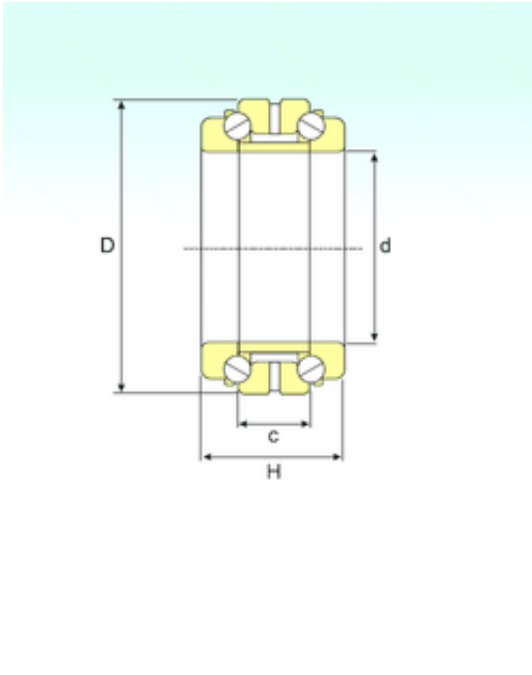

BEARING de Mexico?S.A.

234434 Bearing 2D drawings and 3D CAD models

ISB 234434 Impulse ball bearings

Bearing No. 234434

Size	170x260x54 mm
Bore Diameter	170 mm
Outer Diameter	260 mm
Width	54 mm
d	170 mm
D	260 mm
C	54 mm
H	108 mm
Weight	18,50 Kg
Basic dynamic load rating (C)	221 kN
Basic static load rating (C0)	750 kN
(Grease) Lubrication Speed	2328 r/min