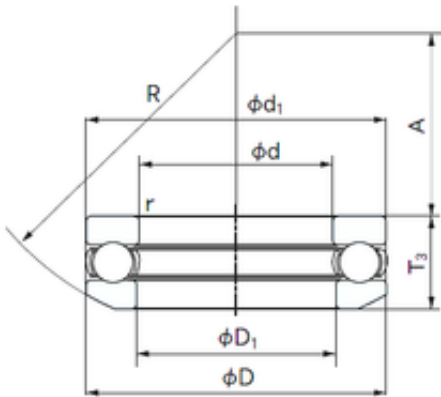

BEARING de Mexico?S.A.

NACHI 53311 Impulse ball bearings

Bearing No. 53311

53311 Bearing 2D drawings and 3D CAD models

Size	55x105x39.3 mm
Bore Diameter	55 mm
Outer Diameter	105 mm
Width	39.3 mm
d	55 mm
D	105 mm
T	39.3 mm
d1	105 mm
r min.	1.1 mm
A	30 mm
D1	57 mm
R	80 mm
Weight	1.40 Kg
Basic dynamic load rating (C)	120 kN
Basic static load rating (C0)	246 kN
(Grease) Lubrication Speed	1600 r/min