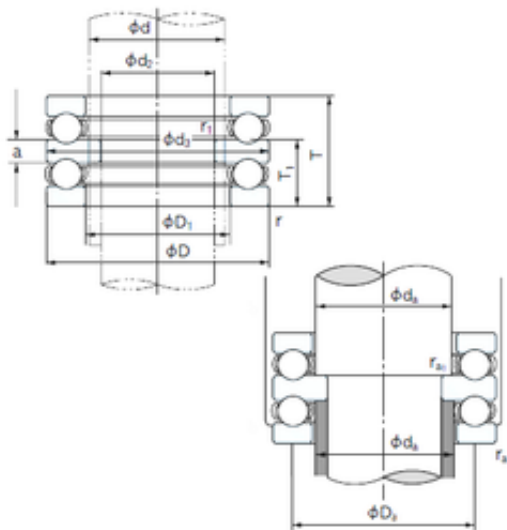

### NACHI 52214 Impulse ball bearings

Bearing No. 52214

52214 Bearing 2D drawings and 3D CAD models

Size	70x105x47 mm
Bore Diameter	70 mm
Outer Diameter	105 mm
Width	47 mm
d	70 mm
d2	55 mm
D	105 mm
T	47 mm
ra1 max.	1 mm
T1	28.5 mm
a	10 mm
d3	105 mm
r min.	1 mm
r1 min.	1 mm
D1	72 mm
D2	88 mm
D3	110 mm
da min.	70 mm
Da max.	84 mm
ra max.	1 mm
Weight	1.48 Kg
Basic dynamic load rating (C)	76 kN
Basic static load rating (C0)	199 kN
(Grease) Lubrication Speed	1800 r/min