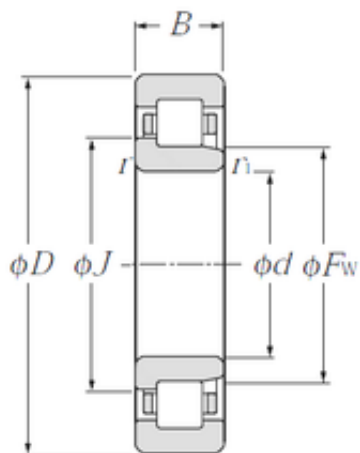

### 30 mm x 90 mm x 23 mm NTN NJ406 Cylindrical roller bearings

Bearing No. NJ406

Size	30x90x23 mm
Bore Diameter	30 mm
Outer Diameter	90 mm
Width	23 mm
d	30 mm
Fw	45 mm
D	90 mm
B	23 mm
C	23 mm
r min.	1,5 mm
r1 min.	1,5 mm
J	50,5 mm
Weight	0,751 Kg
Basic dynamic load rating (C)	62,5 kN
Basic static load rating (C0)	55 kN
(Grease) Lubrication Speed	7 300 r/min
E	73 mm
F	45 mm
d1	50.5 mm
rs min	1.5 mm
r1s min	1.5 mm
Radial clearance class	CN
Mass (without HJ ring)	0.78 kg
Dynamic load, C	62.5 kN
Static load, C0	55 kN

## BEARING de Mexico?S.A.

	Inner Ring
Snap Ring	No
Internal Clearance	C0-Medium
Retainer	Yes
Relubricatable	Yes
Inch - Metric	Metric
Other Features	1 Rib Inner Ring   2 Rib Outer Ring   Cage On Outer Ring ID
Long Description	30MM Bore; Straight Bore Profile; 90MM Outside Diameter; 23MM Width; Steel Cage Material; RBEC 1   ISO P0; Single Row; Inner Ring - One Side Separable; No Snap Ring; Relubricatable; C0-Medium Intern
Category	Cylindrical Roller Bearing
UNSPSC	31171547
Harmonized Tariff Code	8482.50.00.00
Noun	Bearing
Manufacturer URL	<a href="http://www.ntnamerica.com">http://www.ntnamerica.com</a>
Manufacturer Item Number	NJ406
Weight / LBS	1.682
Bore	1.181 Inch   30 Millimeter
Width	0.906 Inch   23 Millimeter
Outside Diameter	3.543 Inch   90 Millimeter